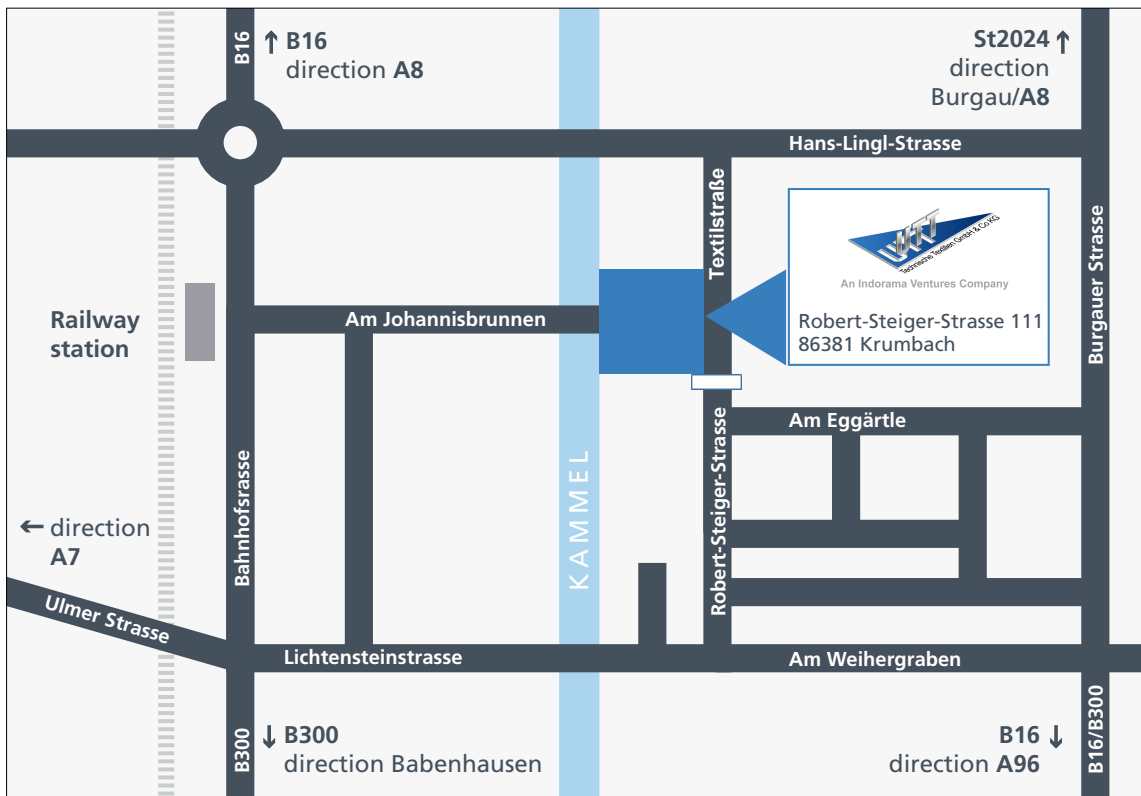

An Indorama Ventures Company

How to find us

Destination for GPS:

For cars: Am Johannisbrunnen, 86381 Krumbach

For trucks: Textilstraße (by Hans-Lingl-Straße), 86381 Krumbach

Please follow the road until you reach the company.