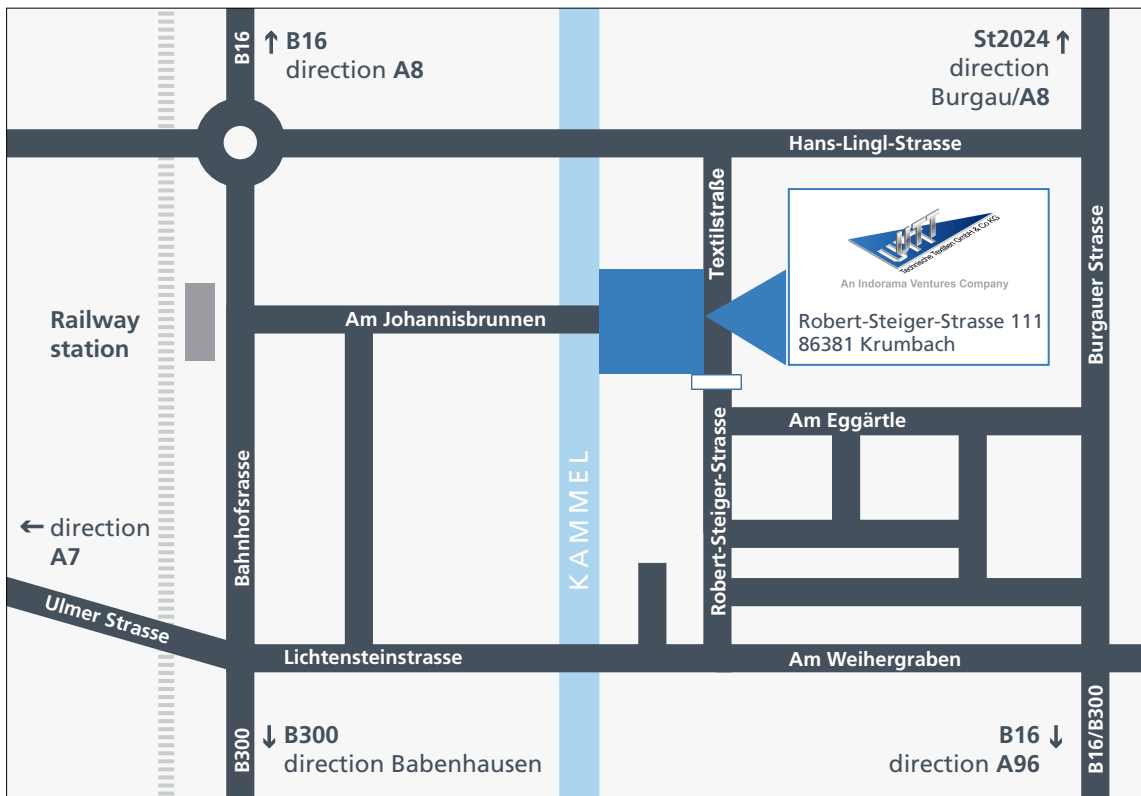

## How to find us

Destination for GPS:

**Am Johannisbrunnen, 86381 Krumbach**

Please follow the road until you reach the company.